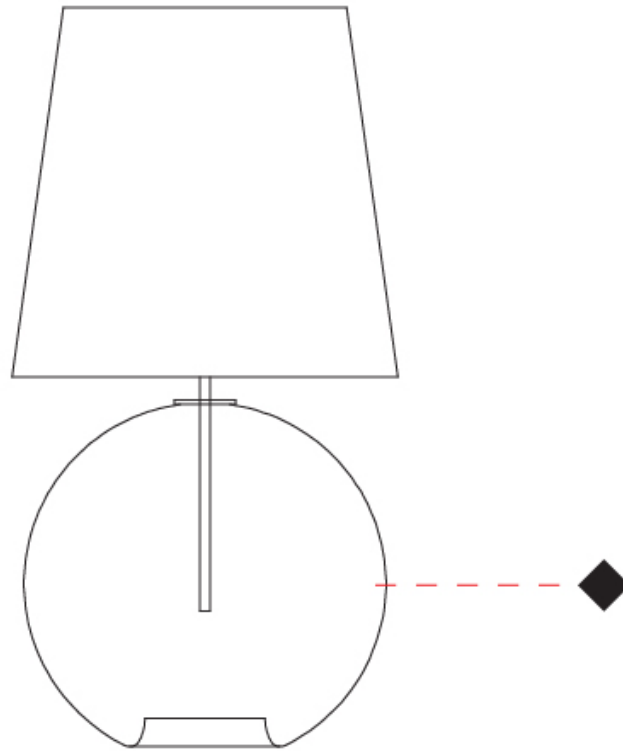

PARIGI PALLA PORTABLE

D144015-

PROJECT

TYPE

SPECIFIER

QUANTITY

DATE

D