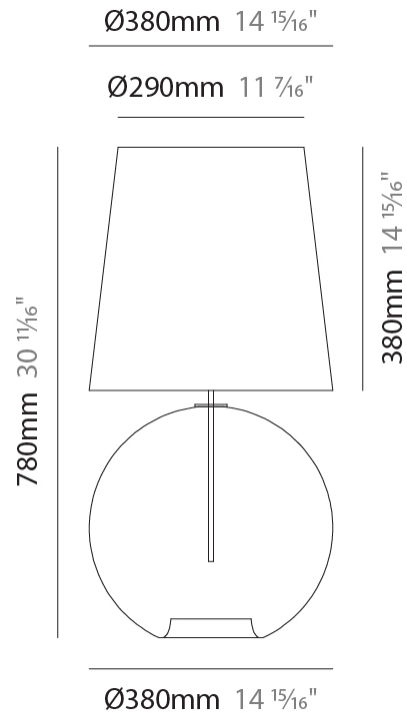

PARIGI PALLA PORTABLE

D144016-

base number Finish
Options

1. To build a product code in our configurator select the specify button on the base model # product page
2. To build a manual product code on this datasheet choose from the options listed below in blue font and add the suffix to the base model #

GENERAL

Series: Parigi Palla
Brand: Cangini & Tucci
Division: Design
Mounting Type: Portable
Mounting Location: Table
Subcategory: Ambient

PHYSICAL

Shape: Sphere
Diameter (mm): 380
Diameter (in): 14 ¹⁵/₁₆"
Height (mm): 780
Height (in): 30 ¹¹/₁₆"
Light Distribution: Omnidirectional
Weight (kg): 2.70
Weight (lbs): 5.95
Fixture Finish: [AMB](#) / [GRN](#) / [PNK](#) / [RUB](#) / [SKB](#) / [SMK](#) / [TOB](#) / [TRA](#)
Holder Finish: CHR
Fixture Material: Glass / Metal

ELECTRICAL

Number of Lamps: 1
Lamp Type: LED Retrofit
Bulb Included: Bulb Not Included
Max. Wattage Per Lamp (W): 7
Lamp Base: E26
Input Voltage (V): 120
Upon Request: 277Vac / GU24

LED

OPTICAL

RATINGS AND CERTIFICATIONS

Certified By: Certified for North American Standards
IP rating: IP20

PROJECT
TYPE
SPECIFIER
QUANTITY
DATE