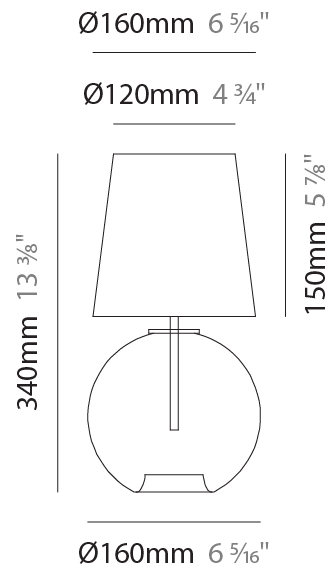

PARIGI PALLA PORTABLE

D144014-

base number Finish
Options

PROJECT
TYPE
SPECIFIER
QUANTITY
DATE

1. To build a product code in our configurator select the specify button on the base model # product page
2. To build a manual product code on this datasheet choose from the options listed below in blue font and add the suffix to the base model #

GENERAL

Series: Parigi Palla
Brand: Cangiini & Tucci
Division: Design
Mounting Type: Portable
Mounting Location: Table
Subcategory: Ambient

PHYSICAL

Shape: Sphere
Diameter (mm): 160
Diameter (in): 6 ⁵/₁₆
Height (mm): 340
Height (in): 13 ³/₈
Light Distribution: Omnidirectional
Weight (kg): 0.52
Weight (lbs): 1.15
Fixture Finish: [AMB](#) / [GRN](#) / [PNK](#) / [RUB](#) / [SKB](#) / [SMK](#) / [TOB](#) / [TRA](#)
Holder Finish: CHR
Fixture Material: Glass / Metal

ELECTRICAL

Number of Lamps: 1
Lamp Type: LED Retrofit
Bulb Included: Bulb Not Included
Max. Wattage Per Lamp (W): 4
Lamp Base: E12
Input Voltage (V): 120

LED

OPTICAL

RATINGS AND CERTIFICATIONS

Certified By: Certified for North American Standards
IP rating: IP20