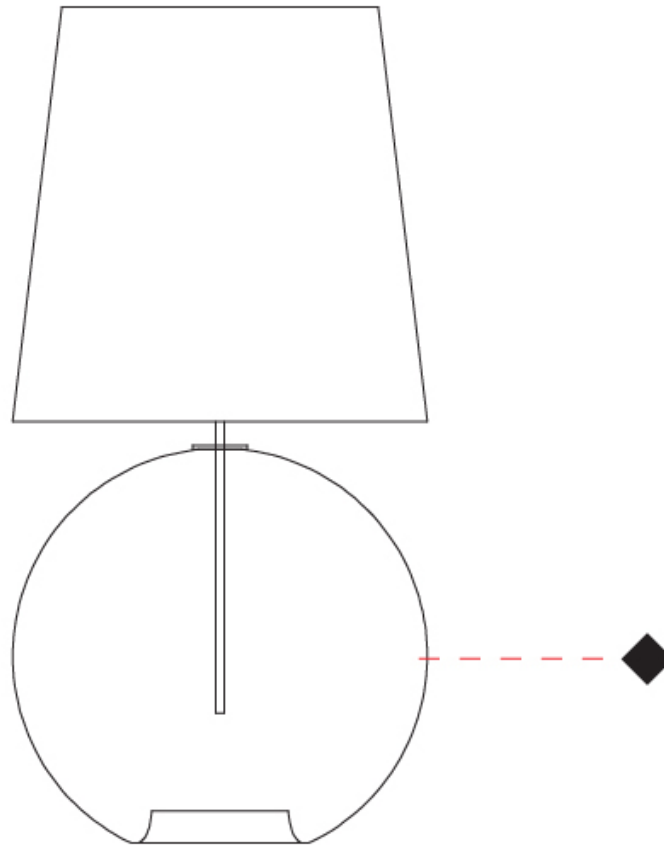

PARIGI PALLA PORTABLE

D144016-

PROJECT _____

TYPE _____

SPECIFIER _____

QUANTITY _____

DATE _____

D