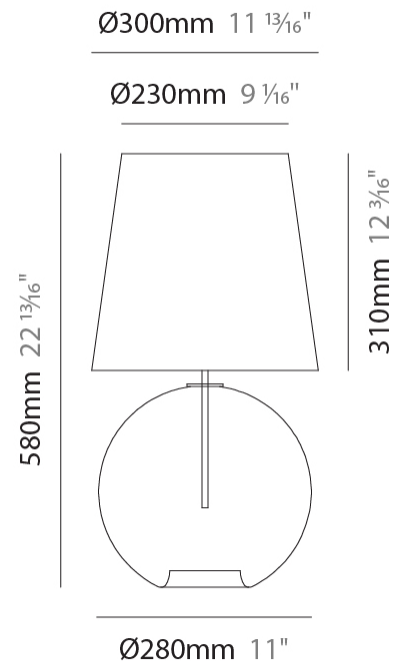

PARIGI PALLA PORTABLE

D144015-

base number   Finish
Options

PROJECT	_____
TYPE	_____
SPECIFIER	_____
QUANTITY	_____
DATE	_____

1. To build a product code in our configurator select the specify button on the base model # product page
2. To build a manual product code on this datasheet choose from the options listed below in blue font and add the suffix to the base model #

GENERAL

Series: Parigi Palla _____
Brand: Cangini & Tucci _____
Division: Design _____
Mounting Type: Portable _____
Mounting Location: Table _____
Subcategory: Ambient _____

PHYSICAL

Shape: Sphere _____
Diameter (mm): 280 _____
Diameter (in): 11 _____
Height (mm): 580 _____
Height (in): 22 ¹³/₁₆ _____
Light Distribution: Omnidirectional _____
Weight (kg): 1.70 _____
Weight (lbs): 3.77 _____
Fixture Finish: [AMB](#) / [GRN](#) / [PNK](#) / [RUB](#) / [SKB](#) / [SMK](#) / [TOB](#) / [TRA](#) _____
Holder Finish: CHR _____
Fixture Material: Glass / Metal _____

ELECTRICAL

Number of Lamps: 1 _____
Lamp Type: LED Retrofit _____
Bulb Included: Bulb Not Included _____
Max. Wattage Per Lamp (W): 7 _____
Lamp Base: E26 _____
Input Voltage (V): 120 _____
Upon Request: 277Vac / GU24 _____

LED

OPTICAL

RATINGS AND CERTIFICATIONS

Certified By: Certified for North American Standards _____
IP rating: IP20 _____