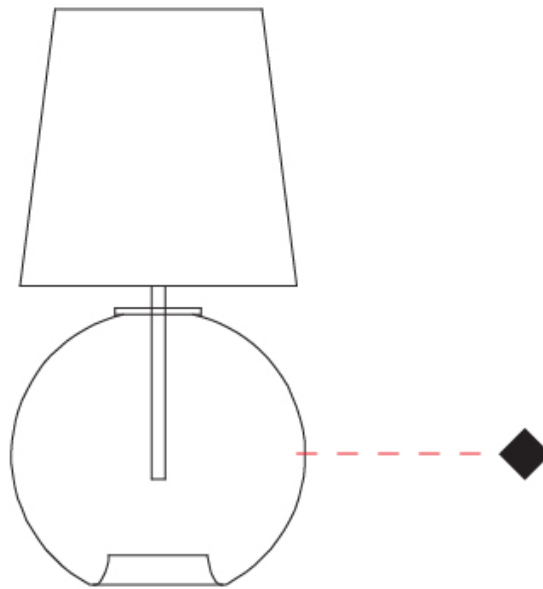

PARIGI PALLA PORTABLE

D144014-

PROJECT

TYPE

SPECIFIER

QUANTITY

DATE

D